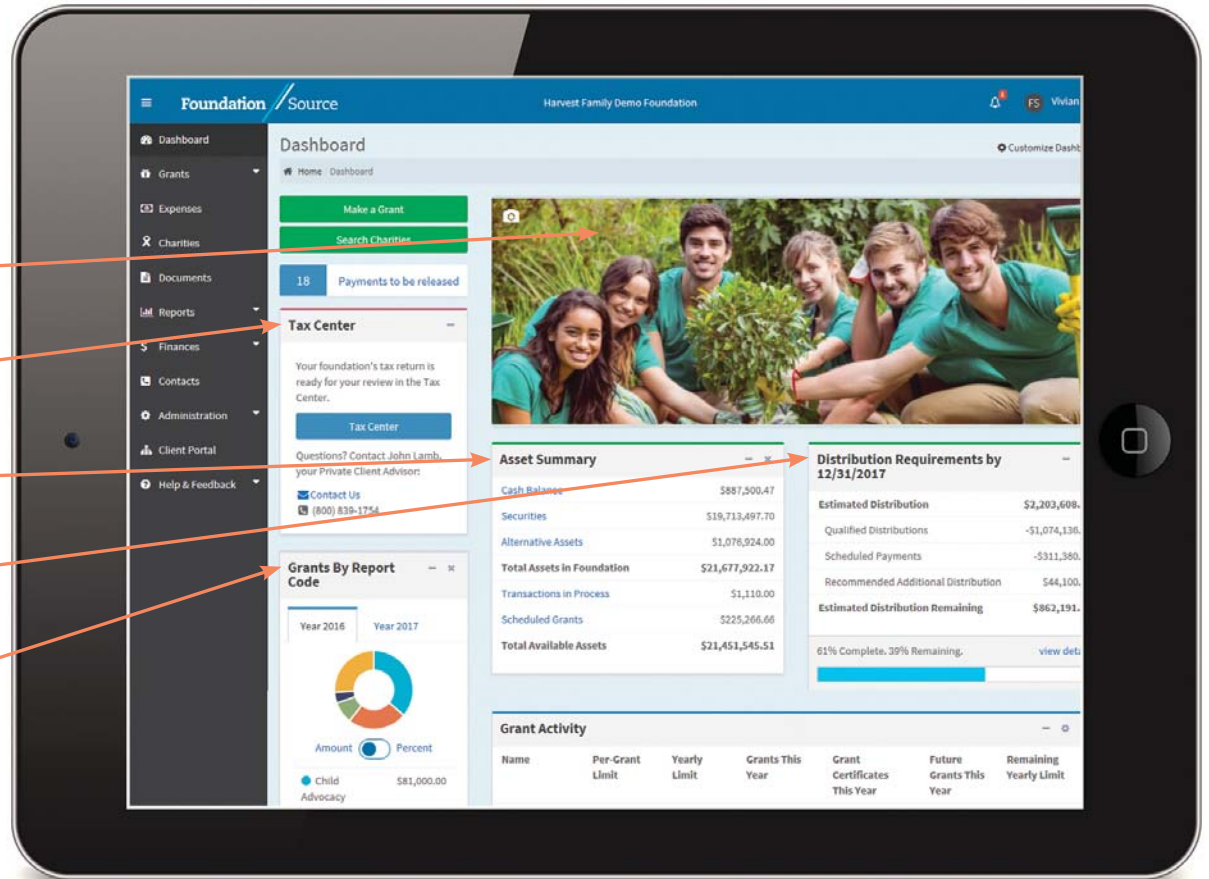

Charity Research Tools put in-depth information on over one million nonprofits at your fingertips, so you can make informed funding decisions.

Collaboration and Monitoring has never been easier. See a comprehensive overview of recent foundation activities and connect with family and foundation members worldwide.

Foundation Source Online® uses the latest technology and works with any internet-connected device, whether you're using your desktop computer, laptop, or tablet.

CONDUCT YOUR PHILANTHROPY ANY TIME AND ANYWHERE, WITH THIS SECURE, WEB-BASED PLATFORM.

Customize your *Foundation Source Online*® homepage by selecting the specific information "widgets" you want displayed.

They include:

- **Customized Photo:** Lets you feature an activity, cause, or movement that's meaningful to your foundation.
- **Tax Center:** Alerts you to any required actions or issues that need your attention.
- **Asset Summary:** Displays an aggregated overview of foundation assets.
- **Minimum Distribution Requirement:** Keeps you informed of your progress toward meeting the annual 5% distribution requirement.
- **Grants by Report Code:** Provides a snapshot of where your foundation's grant dollars have been spent.